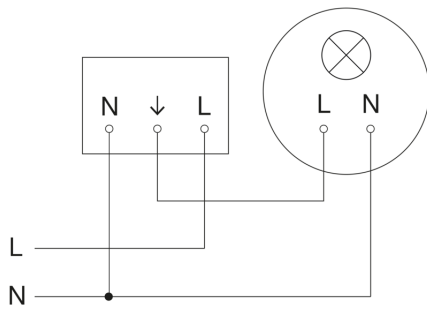

Motion detector - Professional Line

IS 345

DALI-2 APC - in-ceiling installation, rd.
EAN 4007841 080655
Article number 080655

IS 345

DALI-2 APC - in-ceiling installation, rd.
EAN 4007841 080655
Article number 080655

Master circuit diagram

Master/slave interconnection circuit diagram